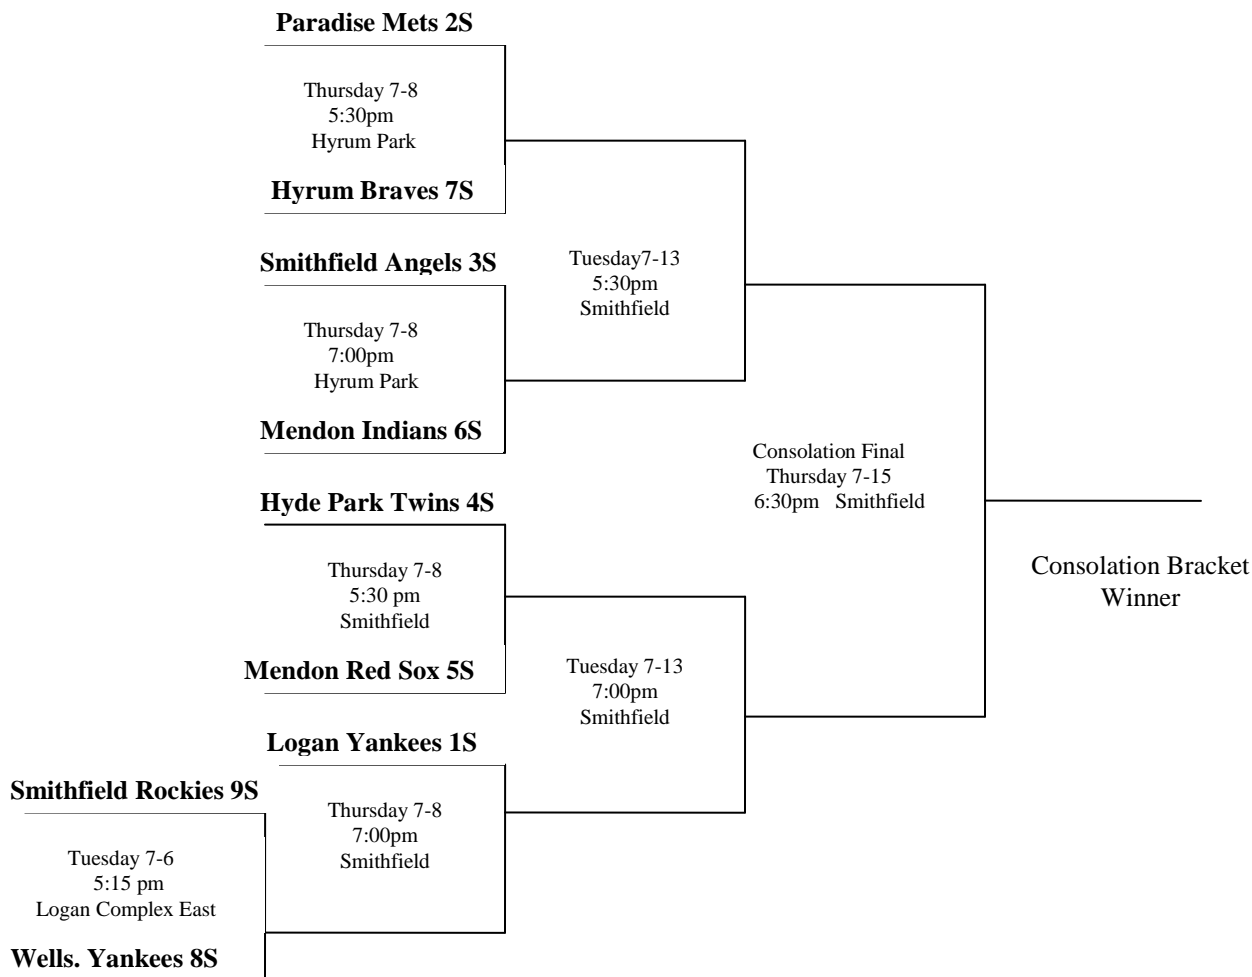

2010 Cache Valley Youth Baseball League

Consolation Bracket

Single Elimination

Tournament Rules

1. WBBA rules, with the following exceptions.
 - Pitchers can pitch back to back days, as long as they did not throw more than 3 innings on the previous day.
 - No minimum innings for younger pitchers. (Teams do not have to pitch a younger player.)
 - Pitchers are still limited to 6 innings per week.
2. Higher seeded team has choice of being home or visiting team.
3. **Time Limits** – No new inning after 1 hour 20 min.
4. **Championship Game** – No new inning after 1 hour 35 min.
5. Teams must have 8 players.
6. **Playing time** – Teams will only need to bat 9, but all players in attendance, must make 1 plate appearance, and play 1 inning in the field.
7. **Extra Innings** – Games ending in a tie will immediately go to international rule. Last out from prior inning placed on second base to start the inning.
8. **Run Rule** – 15 runs after 3 innings, 9 runs after 4 innings.