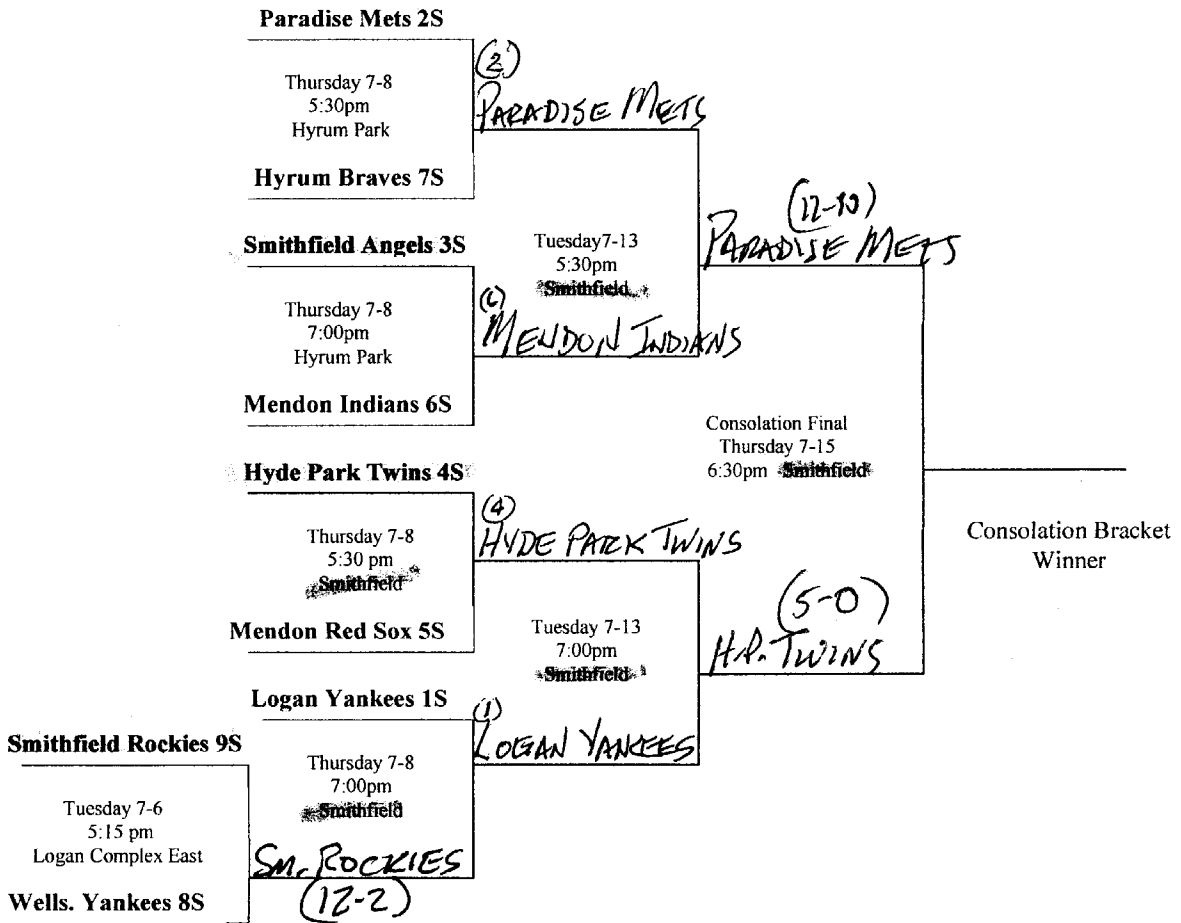

2010 Cache Valley Youth Baseball League

Consolation Bracket

Single Elimination

Tournament Rules

1. WBBA rules, with the following exceptions.
 - Pitchers can pitch back to back days, as long as they did not throw more than 3 innings on the previous day.
 - No minimum innings for younger pitchers. (Teams do not have to pitch a younger player.)
 - Pitchers are still limited to 6 innings per week.
2. Higher seeded team has choice of being home or visiting team.
3. **Time Limits** – No new inning after 1 hour 20 min.
4. **Championship Game** – No new inning after 1 hour 35 min.
5. Teams must have 8 players.
6. **Playing time** – Teams will only need to bat 9, but all players in attendance, must make 1 plate appearance, and play 1 inning in the field.
7. **Extra Innings** – Games ending in a tie will immediately go to international rule. Last out from prior inning placed on second base to start the inning.
8. **Run Rule** – 15 runs after 3 innings, 9 runs after 4 innings.