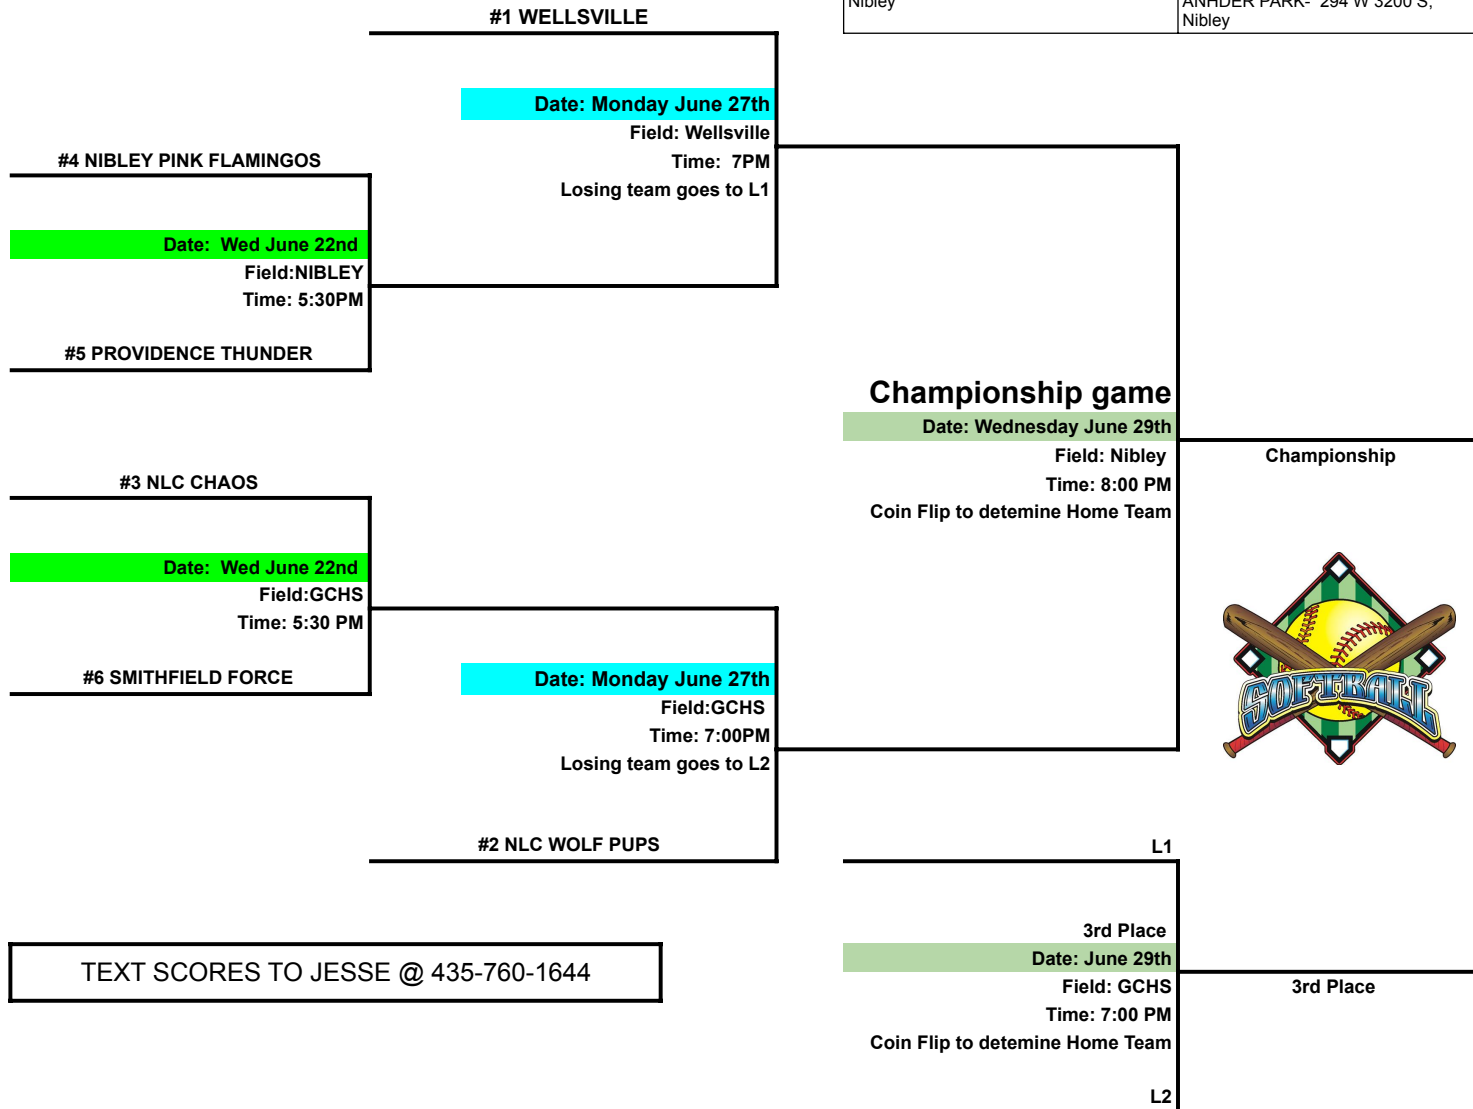

# 2022-12U GIRLS FASTPITCH UPPER BRACKET TOURNAMENT

HIGHER SEED WILL BE HOME TEAM UNTILL THE CHAMPIONSHIP GAME

## FIELD LOCATIONS

NORTH LOGAN ( GCHS)	GREEN CANYON HIGH SCHOOL- 2960 Wolfpack Way North, North Logan
WELLSVILLE	DARLEY PARK- 100 N 100 E WELLSVILLE
Nibley	ANHDER PARK- 294 W 3200 S, Nibley

TEXT SCORES TO JESSE @ 435-760-1644